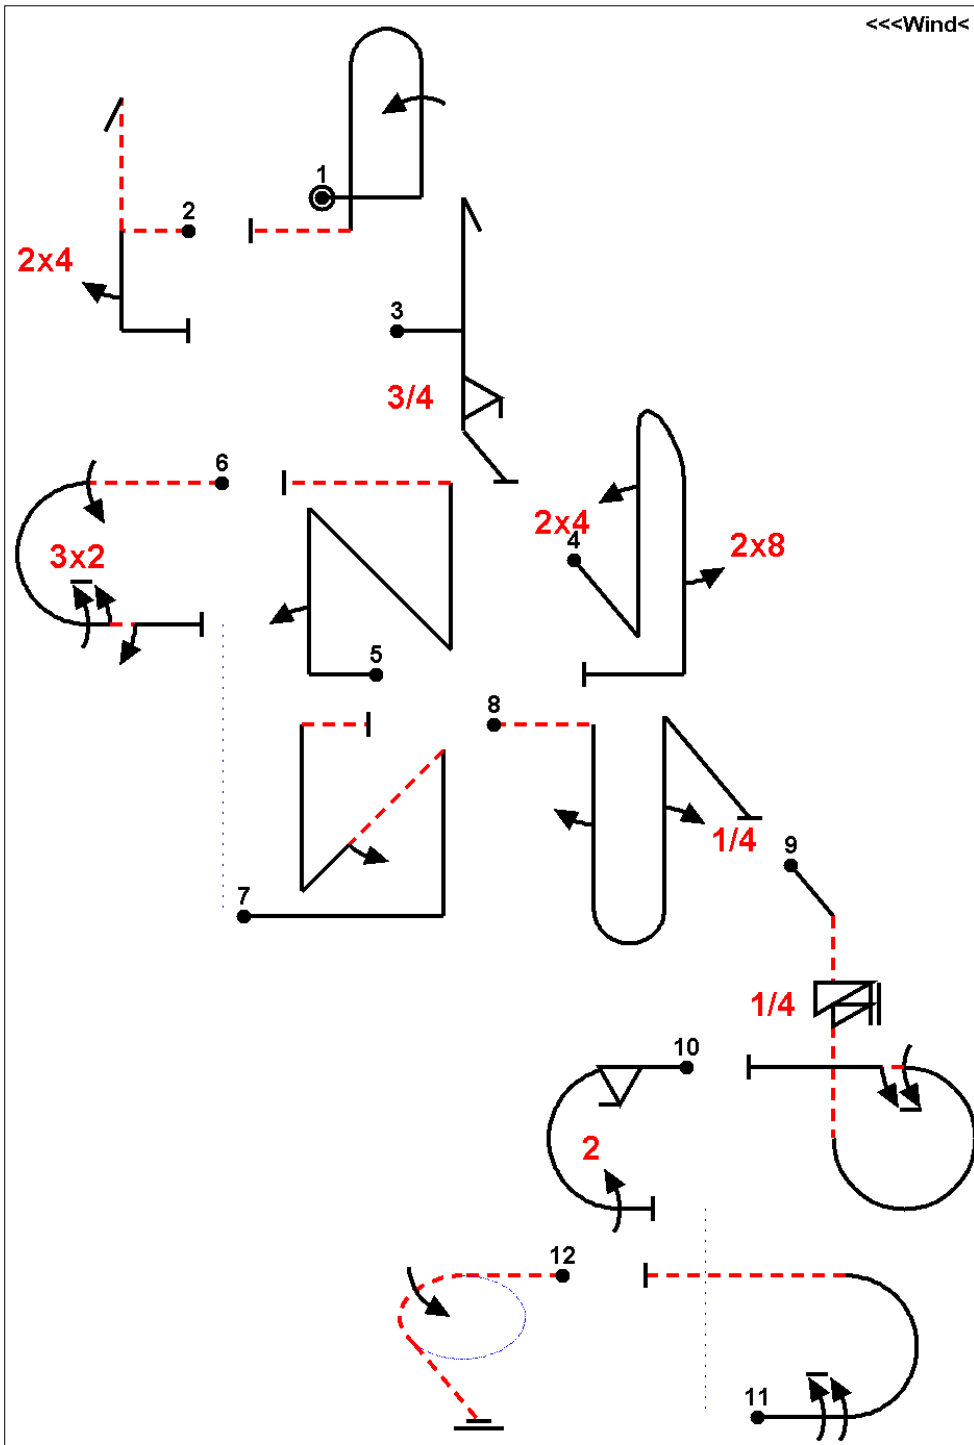

DONAC 2010

Advanced

Free

+ CP21

Sequence [civa advanced free]
Verified OK: 12 Figures, 300K
(max)

300 K