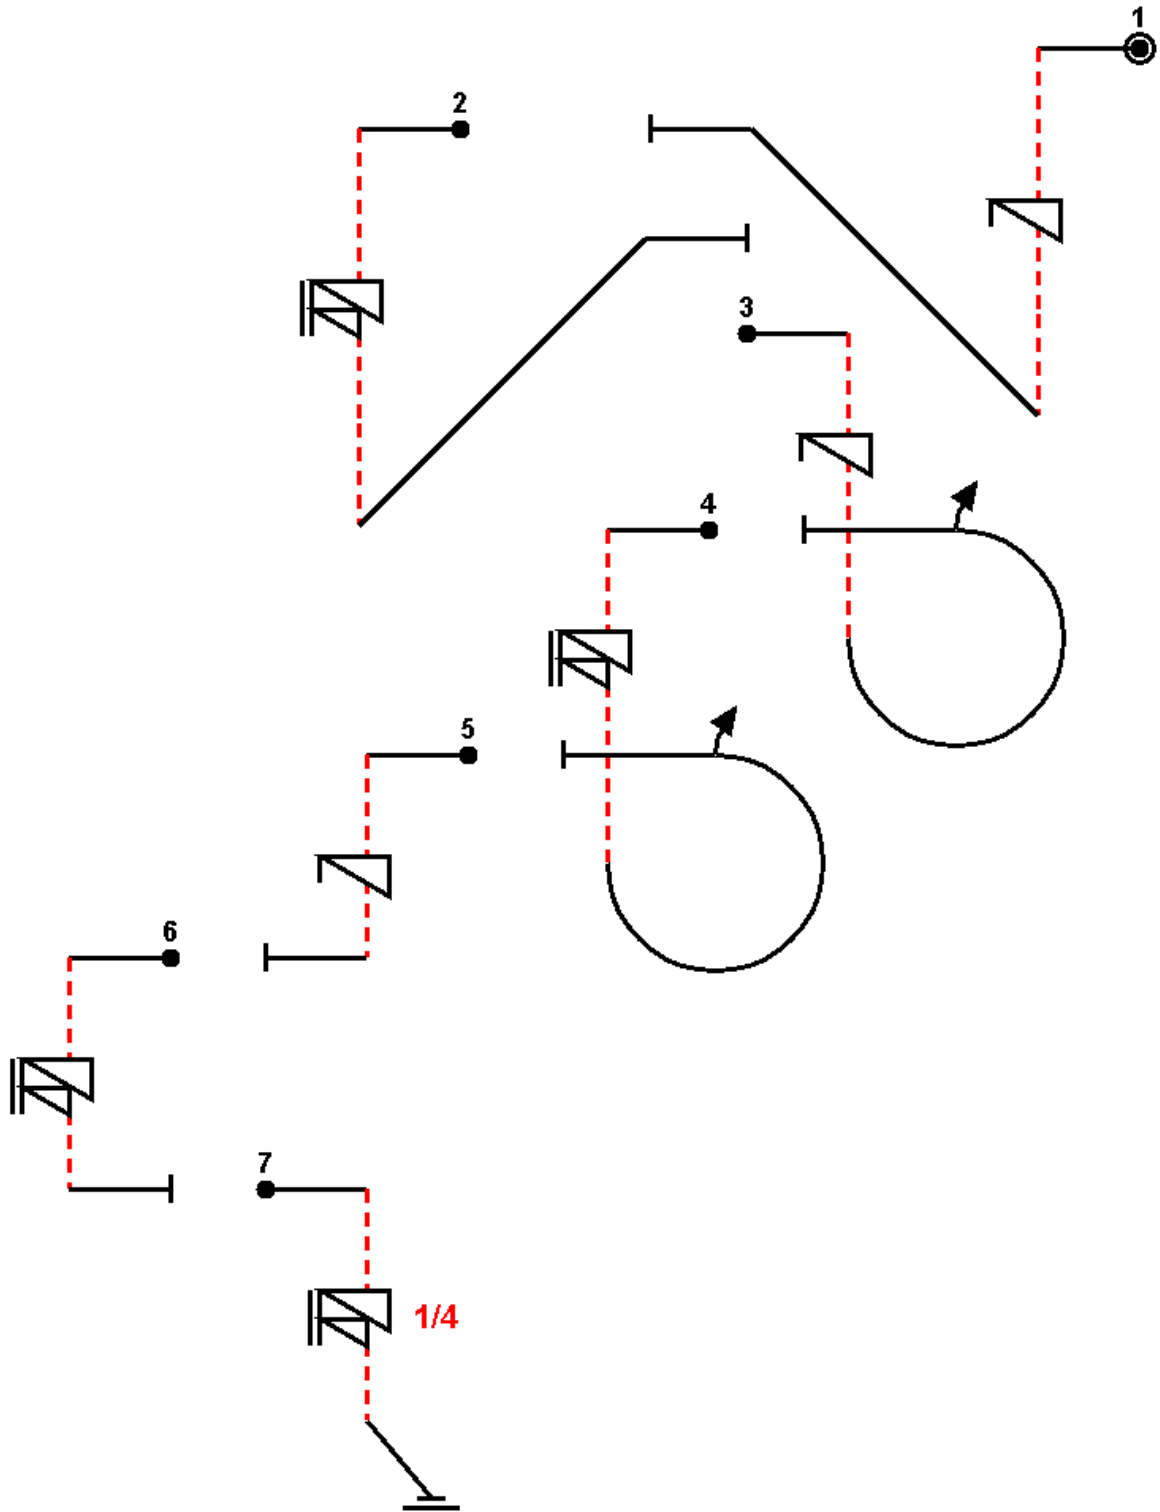

FORM C	
Pilot ID #	Flight #

Total K = 122 (13k@6,22k@3)

Olanbeta v0.8 © M.Golan <http://www.aerobatics.org.il/olan>

No Verification information available for this sequence type: ...
sik 6sik sirp2 6sirp2 s 6s 5s